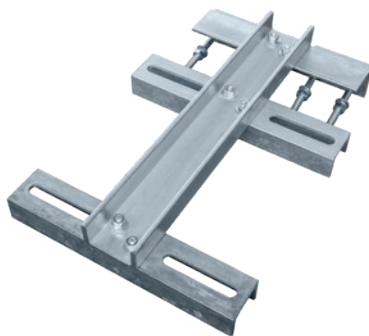

RCHZ 60/ПЧЗ 60

high-power disconnecting switches
разединители с висока мощност

RLZ15 with Signal Drive/ПЛЗ15 със СУ

RLZ15 reinforced/ПЛЗ15 усилено

Accessories for Disconnecting Switches

Акcesoари за разединители

ELECTROMAGNETIC COIL

ELECTROMAGNETIC LOCK

SIGNAL DRIVE

**GRIP MANUAL HAND DRIVE
RLZ 31-FOR POLE**

**GRIP FOR OUTDOOR DISCONNECTING
SWITCHES FOR POLE**

**HINGED CONNECTION
FOR POLE**