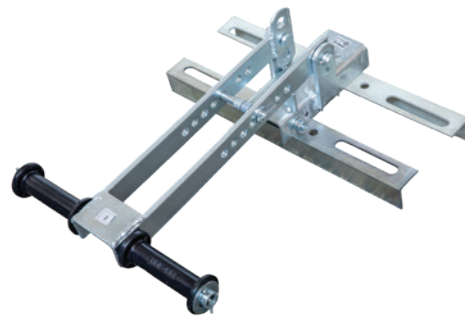

ELECTROMAGNETIC COIL

ELECTROMAGNETIC LOCK

SIGNAL DRIVE

**GRIP MANUAL HAND DRIVE
RLZ 31-FOR POLE**

**GRIP FOR OUTDOOR DISCONNECTING
SWITCHES FOR POLE**

**HINGED CONNECTION
FOR POLE**