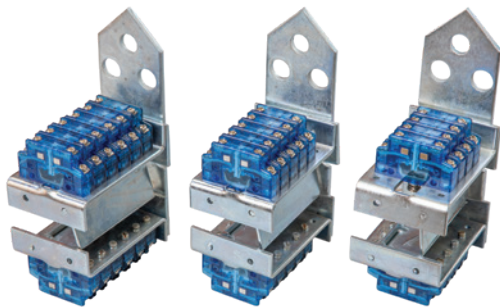

RCHZ 60/ПЧЗ 60

high-power disconnecting switches
разединители с висока мощност

RLZ15 with Signal Drive/ПЛЗ15 със СУ

RLZ15 reinforced/ПЛЗ15 усилено

Accessories for Disconnecting Switches

Акcesoари за разединители

ELECTROMAGNETIC COIL

ELECTROMAGNETIC LOCK

SIGNAL DRIVE

**GRIP MANUAL HAND DRIVE
RLZ 31-FOR POLE**

**GRIP FOR OUTDOOR DISCONNECTING
SWITCHES FOR POLE**

**HINGED CONNECTION
FOR POLE**