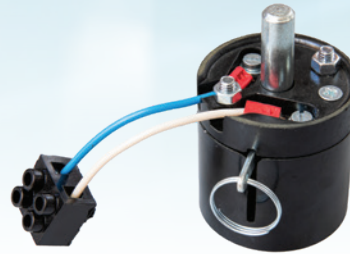

RCHZ 60/ПЧЗ 60

high-power disconnecting switches
разединители с висока мощност

RLZ15 with Signal Drive/ПЛЗ15 със СУ

RLZ15 reinforced/ПЛЗ15 усилено

Accessories for Disconnecting Switches

Акcesoари за разединители

ELECTROMAGNETIC COIL

ELECTROMAGNETIC LOCK

SIGNAL DRIVE

**GRIP MANUAL HAND DRIVE
RLZ 31-FOR POLE**

**GRIP FOR OUTDOOR DISCONNECTING
SWITCHES FOR POLE**

**HINGED CONNECTION
FOR POLE**